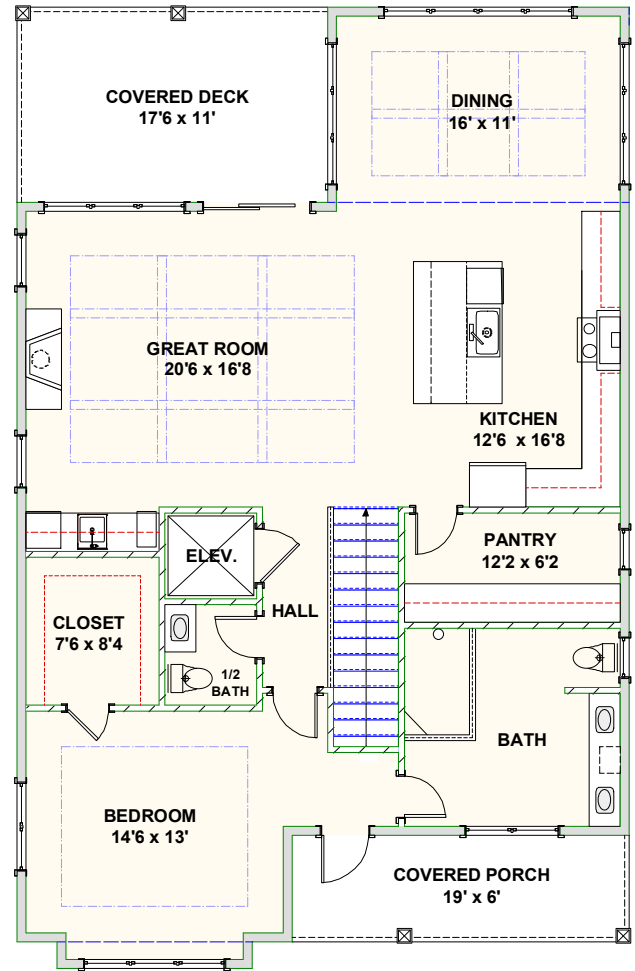

CAROLINA BLUEWATER CONSTRUCTION

BUILDING TOMORROW WITH AFFORDABLE QUALITY HOMES

910-575-7100

6934-9 BEACH DR SW, OCEAN ISLE BEACH, NC 28469

BEACH HOME 268

2,757 SQ FT | 4 BEDROOMS | 3 BATHS—1 HALF BATH | 377 SQ FT DECKS

WWW.CAROLINABLUEWATERCONSTRUCTION.COM

BEACH HOME 268

2,757 SQ FT | 4 BEDROOMS | 3 BATHS—1 HALF BATH | 856 SQ FT

34'6 x 54'2

1ST FLOOR - FLOOR PLAN

2ND FLOOR - FLOOR PLAN

CAROLINA
BLUEWATER
CONSTRUCTION

910-575-7100