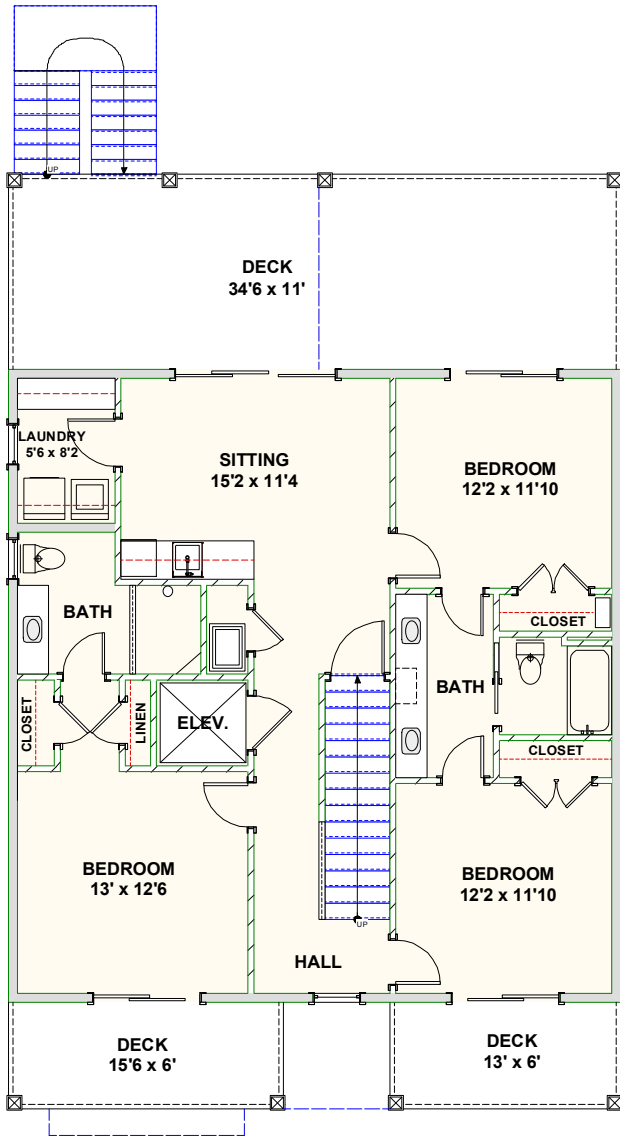

CAROLINA BLUEWATER CONSTRUCTION

BUILDING TOMORROW WITH AFFORDABLE QUALITY HOMES

910-575-7100

6934-9 BEACH DR SW, OCEAN ISLE BEACH, NC 28469

BEACH HOME 268

2,757 SQ FT | 4 BEDROOMS | 3 BATHS—1 HALF BATH | 377 SQ FT DECKS

WWW.CAROLINABLUEWATERCONSTRUCTION.COM

BEACH HOME 268

2,757 SQ FT | 4 BEDROOMS | 3 BATHS—1 HALF BATH | 856 SQ FT

34'6 x 54'2

1ST FLOOR - FLOOR PLAN

2ND FLOOR - FLOOR PLAN

CAROLINA
BLUEWATER
CONSTRUCTION

910-575-7100